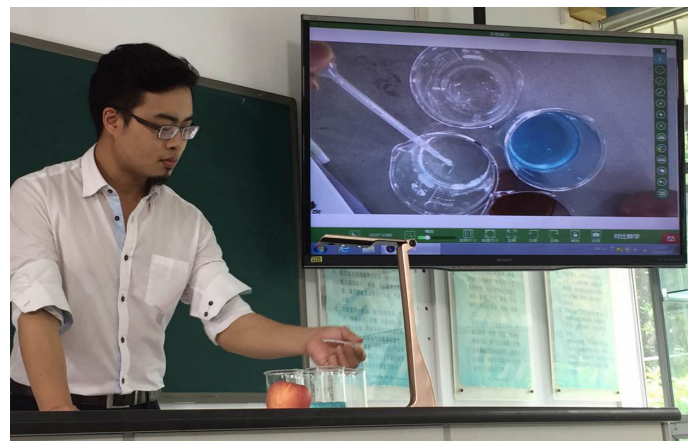

Specifications

Camera:

- Effective pixel: 8 Megapixel
- Sensor: HD CMOS, no driver
- Resolution: up to 3264*2448
- Frame rate: 30 fps

Image capture:

- Capture surface size: A4
- Colours: RGB24 image color
- Filming rate: $\leq 1s$
- Image formats: JPG, BMP, PNG, GIF, TIF
- Video format: FLV, MP4, AVI

Connectivity: USB 2.0

Structure:

- Light source: 2 LED
- Base: Aluminum alloy
- Magnetic joints between base and body
- Camera arm rotation: 270°
- Three capture angles:
  - Document camera at 90°
  - Captures the class at 180°
  - Personal web cam at 270°

System compatibility: WinXP, Vista, Win7, Win8, win10

Power: USB 5V, 1A

Weight and dimension:

- Product size: 338x59x39mm (folded) – 338x190x39mm (open)
- Weight: 600g