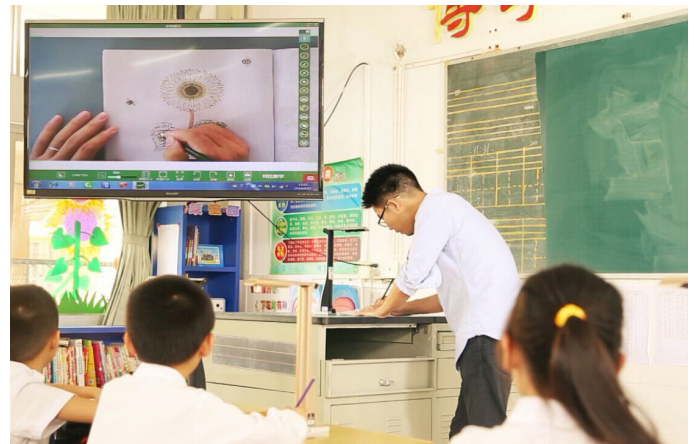

Specifications

Camera:

- Effective pixel: 8 Megapixel
- Sensor: HD CMOS, no driver
- Resolution: up to 3264*2448
- Frame rate: 30 fps

Image capture:

- Capture surface size: A4
- Colours: RGB24 image color
- Filming rate: $\leq 1s$
- Image formats: JPG, BMP, PNG, GIF, TIF
- Video format: FLV, MP4, AVI

Connectivity: USB 2.0

Structure:

- Light source: 2 LED
- Base: Aluminum alloy
- Magnetic joints between base and body
- Camera arm rotation: 270°
- Three capture angles:
  - Document camera at 90°
  - Captures the class at 180°
  - Personal web cam at 270°

System compatibility: WinXP, Vista, Win7, Win8, win10

Power: USB 5V, 1A

Weight and dimension:

- Product size: 338x59x39mm (folded) – 338x190x39mm (open)
- Weight: 600g